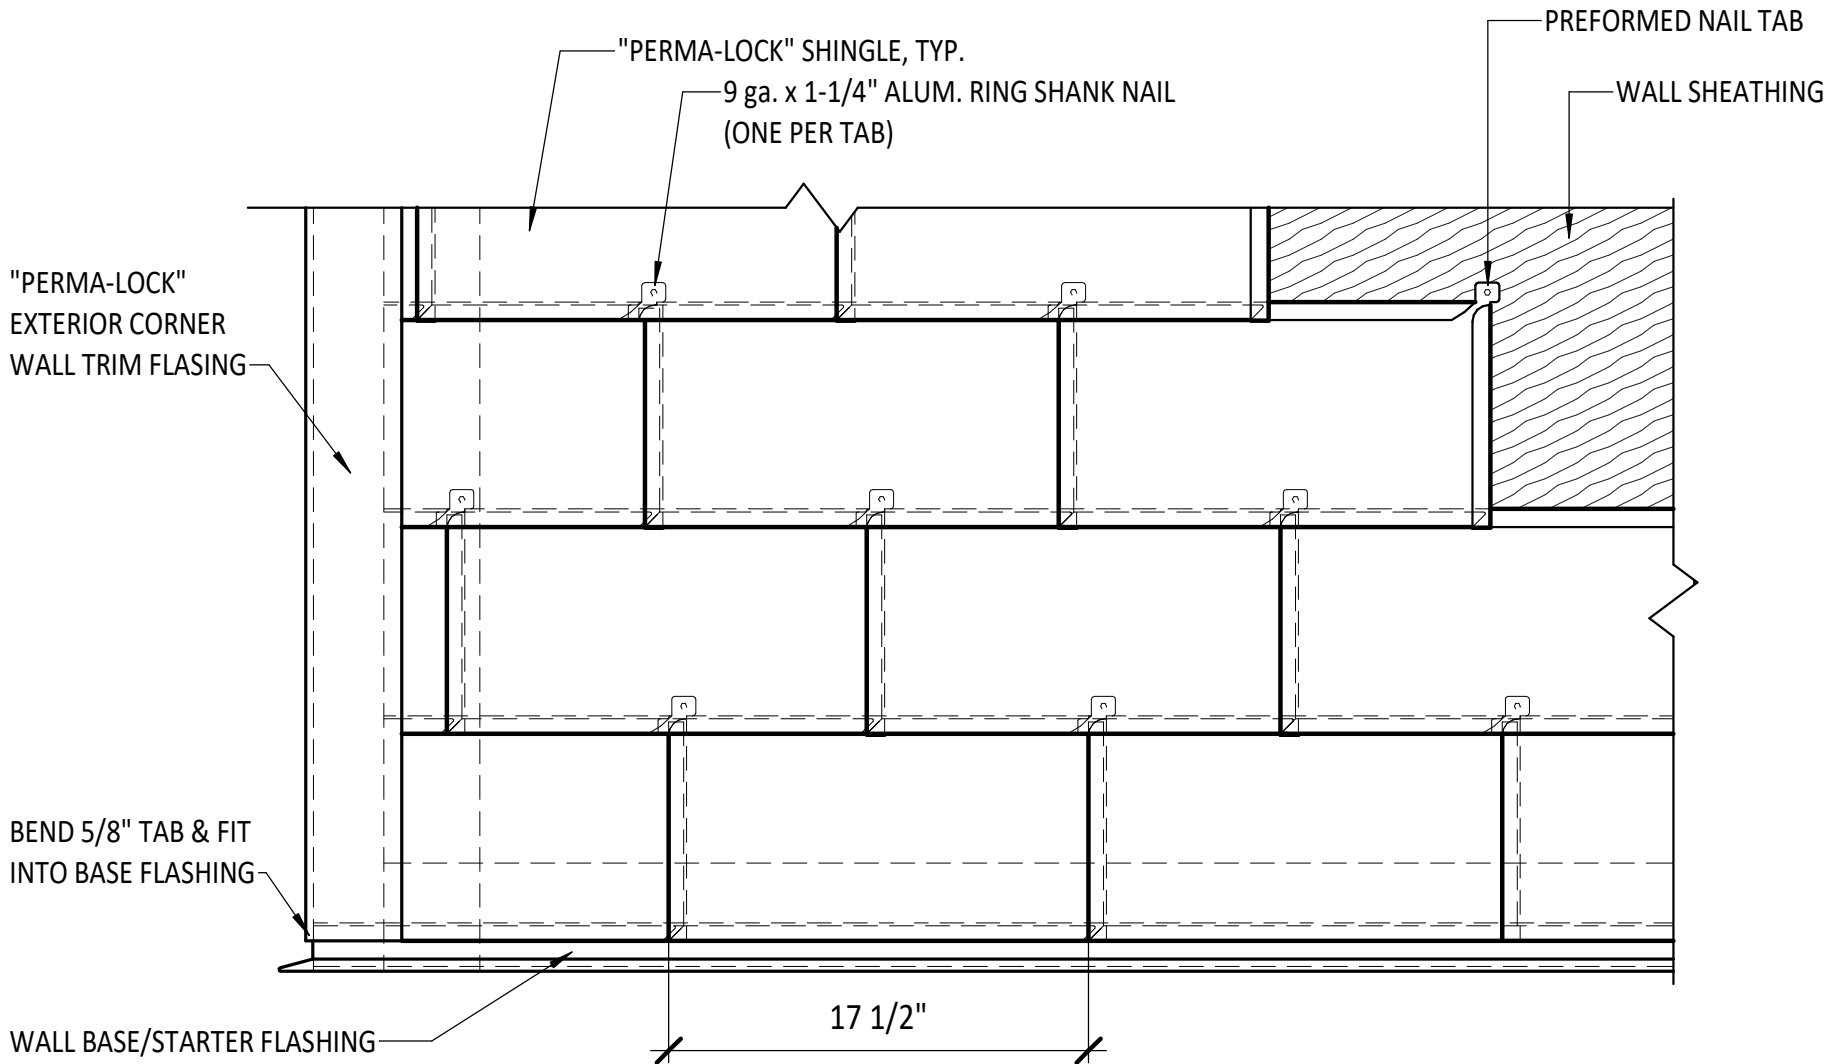

INSIDE WALL TRIM FLASHING

SCALE: 3" = 1'-0"

OUTSIDE WALL TRIM FLASHING

SCALE: 3" = 1'-0"

TYP. WALL LAYOUT

SCALE: 1 1/2" = 1'-0"

WALL BASE/STARTER FLASHING

SCALE: 6" = 1'-0"