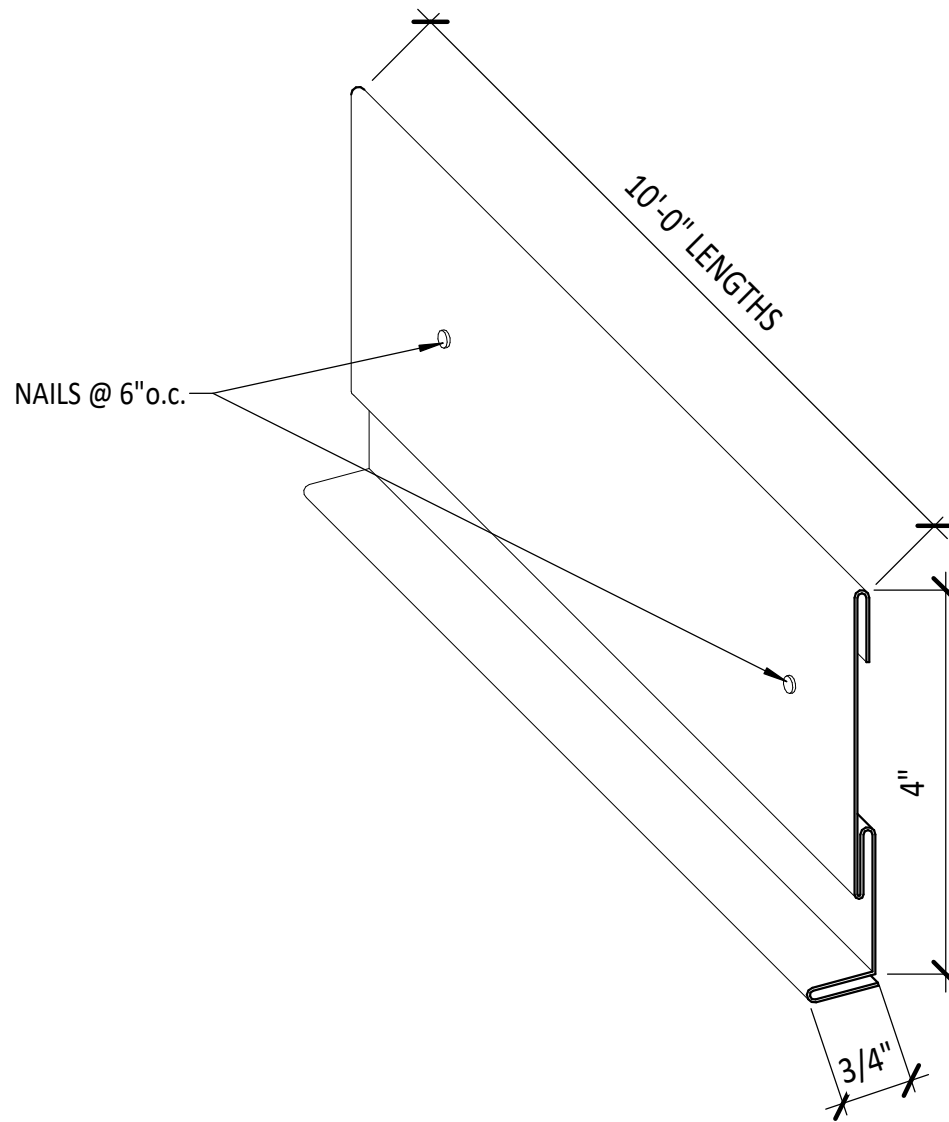

INSIDE WALL TRIM FLASHING

SCALE: 3" = 1'-0"

OUTSIDE WALL TRIM FLASHING

SCALE: 3" = 1'-0"

TYP. WALL LAYOUT

SCALE: 1 1/2" = 1'-0"

WALL BASE/STARTER FLASHING

SCALE: 6" = 1'-0"