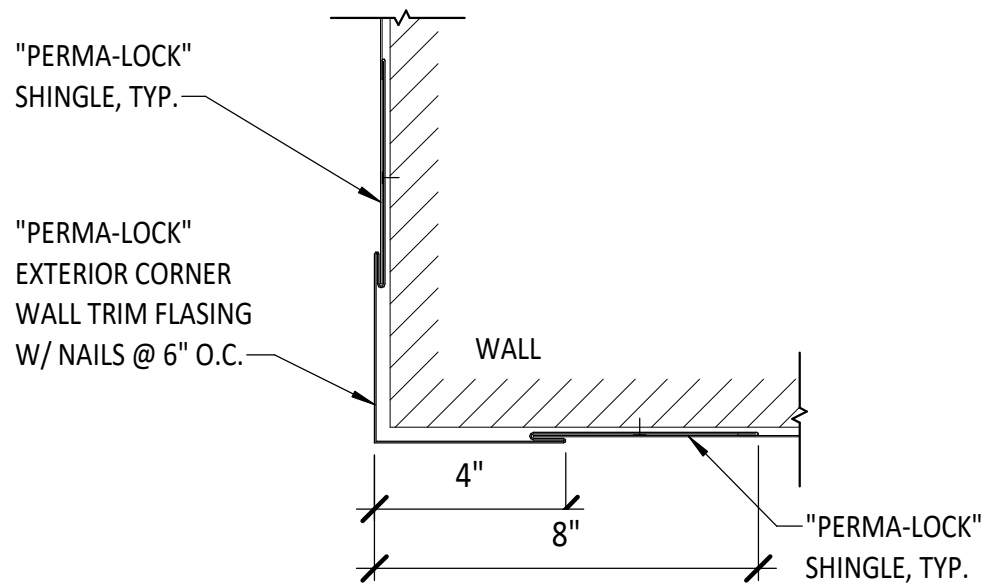

INSIDE WALL TRIM FLASHING

SCALE: 3" = 1'-0"

OUTSIDE WALL TRIM FLASHING

SCALE: 3" = 1'-0"

TYP. WALL LAYOUT

SCALE: 1 1/2" = 1'-0"

WALL BASE/STARTER FLASHING

SCALE: 6" = 1'-0"